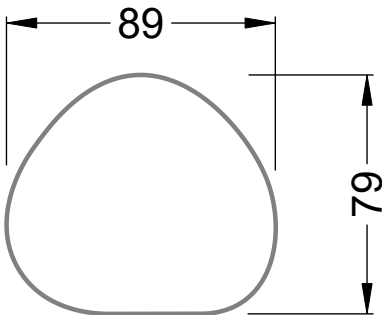

# Fjara

Design: Tamara Zraggen

Maßstab · Scale · Échelle 1:25

J 143  
▶ 89 cm ▼ 79 cm ▲ 39 cm

Collection **Aluminium Cast Tables**

Between art and design, between solidity and flow, between the organic and the constructed – this is where Fjara and Elvar find their form. Shaped by the chance of nature and perfected by human hand, these sculptural aluminum cast tables exist in a captivating tension between natural essence and artistic precision. They are moments of movement – frozen in time to make the fluid visible.