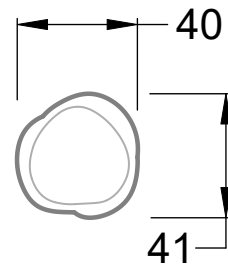

Between art and design, between solidity and flow, between the organic and the constructed – this is where Fjara and Elvar find their form. Shaped by the chance of nature and perfected by human hand, these sculptural aluminum cast tables exist in a captivating tension between natural essence and artistic precision. They are moments of movement – frozen in time to make the fluid visible.

Entre art et design, entre solidité et fluidité, entre organique et construit, Fjara et Elvar trouvent leur forme. Comme dessinées par le hasard de la nature et perfectionnées par la main de l'homme, les tables sculpturales en fonte d'aluminium évoluent dans un champ fascinant, entre naturel et artifice. Elles sont des instantanés du mouvement, figés pour rendre visible le fluide.