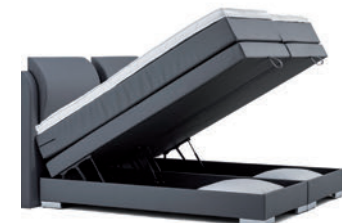

TP08  
HR

TP09  
SOFTECH

TOPPER

=

**BS9010-06-AL1**  
003.35-AL1  
H2:002.63-AL1  
H3:002.64-AL1  
TP06-Kaltschaum

**BS9010-06-AL1**  
003.EL-AL1  
H2:002.63-AL1  
H3:002.64-AL1  
TP06-Kaltschaum / geteilt