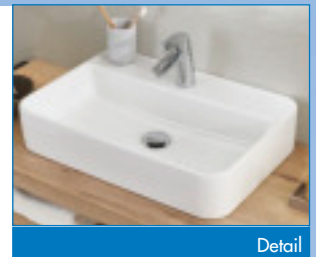

## Keramik Waschbecken weiß alpin Glanz (GSK) Ceramic on-top washbasin gloss alpine white (GSK)

≈ Beckenmaße in cm (BxHxT)  
basin dimensions in cm (WxHxD)

One -  
Cubic

KWHER6 | 56 x 10 x 28 cm

Detail

One -  
Round