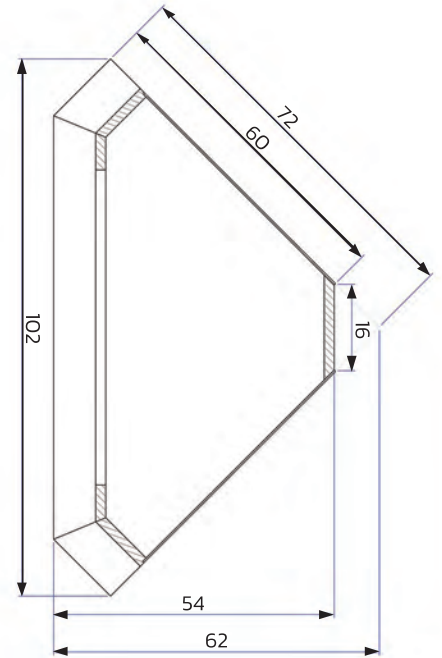

TOP View 110
Corner Cabinet