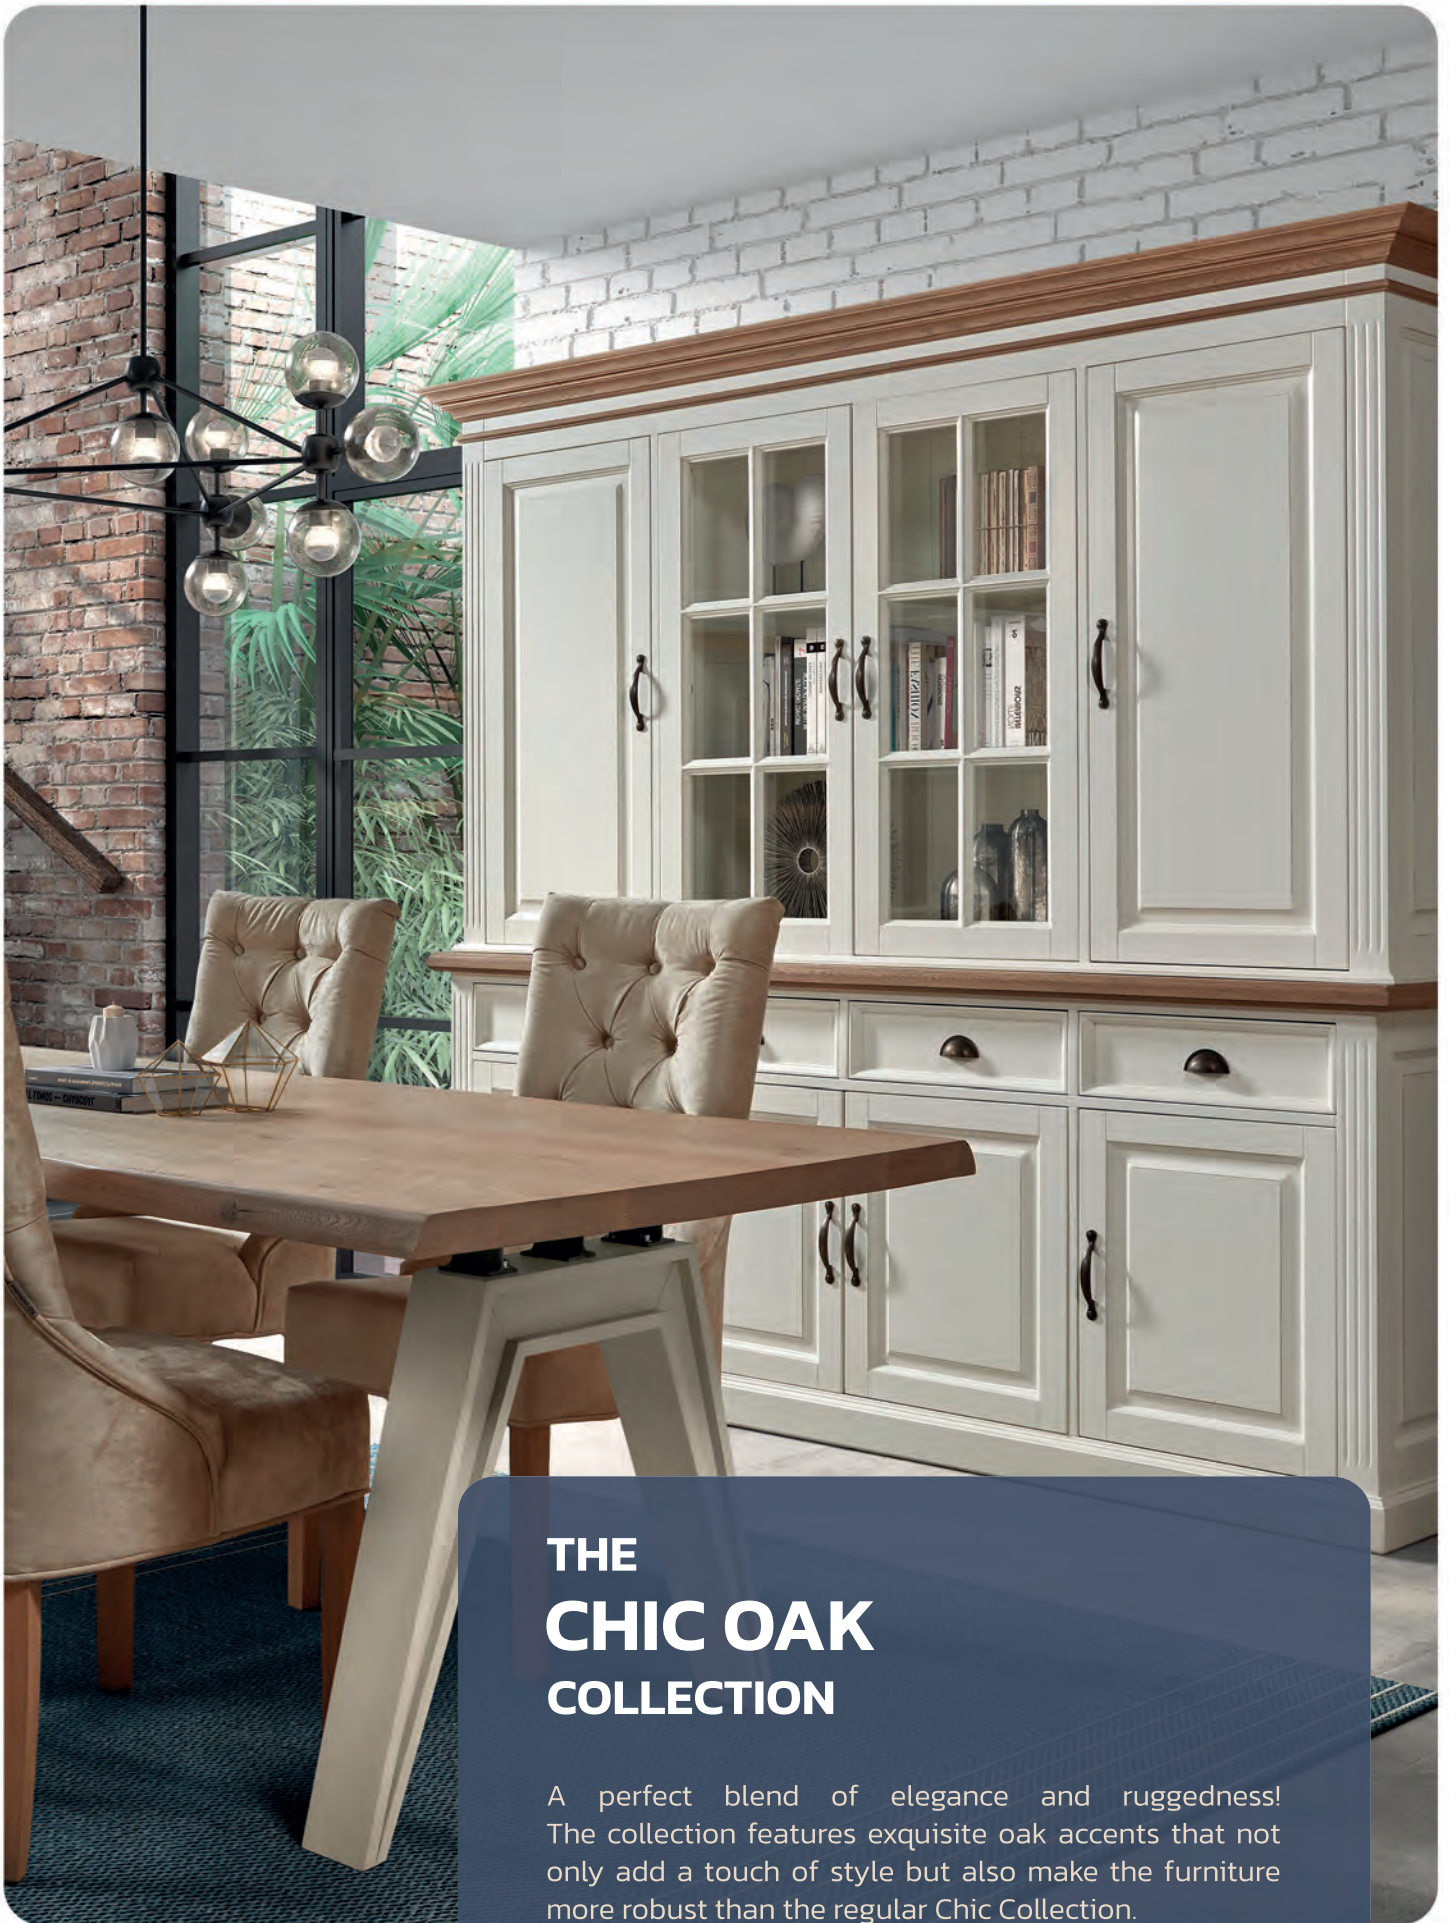

THE CHIC OAK COLLECTION

A perfect blend of elegance and ruggedness! The collection features exquisite oak accents that not only add a touch of style but also make the furniture more robust than the regular Chic Collection.

The intricate crest and beautiful cannelures evoke a warm, cozy feeling that instantly uplifts any living space with a casual yet sophisticated vibe.