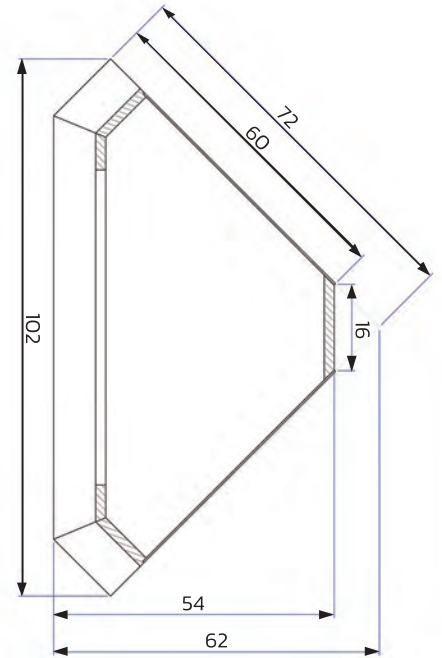

code: **107**

Bookcase Chic Oak  
2 doors  
220 x 110 x 48 (H x W x D)

code: **111DR**

Sideboard Chic Oak  
2 doors 4 drawers  
101 x 177 x 50 (H x W x D)

code: **113DR**

Sideboard Chic Oak  
4 doors 2 drawers  
110 x 185 x 50 (H x W x D)

code: **109**

**Bookcase Chic Oak**  
3 drawers

220 x 110 x 48 (H x W x D)

code: **110**

**Corner Cabinet Chic Oak**  
2 doors

220 x 102 x 54 (H x W x D)

**TOP View 110**  
**Corner Cabinet**

code: **115**

**TV-Unit Chic Oak**  
4 drawers

60 x 160 x 46 (H x W x D)

code: **116**

**TV-Unit Chic Oak**  
2 doors

60 x 160 x 46 (H x W x D)

1. Chic Oak 117 - 170 x 210 x 46 (HxWxD)  
 2. Chic Oak 118 - 45 x 130 x 80 (HxWxD)