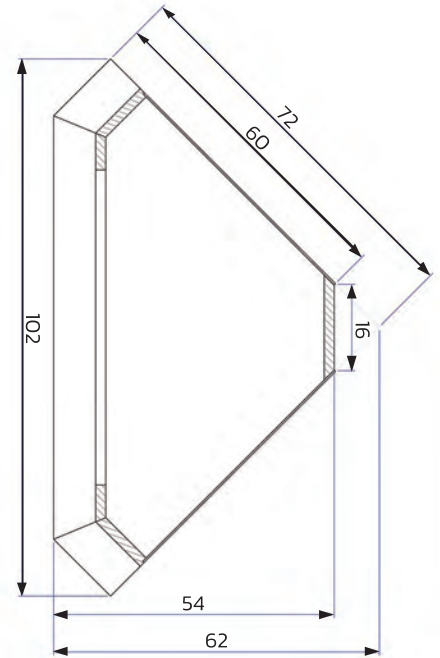

code: **107**
Bookcase Chic Oak
2 doors
220 x 110 x 48 (H x W x D)

code: **111DR**
Sideboard Chic Oak
2 doors 4 drawers
101 x 177 x 50 (H x W x D)

code: **113DR**
Sideboard Chic Oak
4 doors 2 drawers
110 x 185 x 50 (H x W x D)

code: **109**

Bookcase Chic Oak
3 drawers

220 x 110 x 48 (H x W x D)

code: **110**

Corner Cabinet Chic Oak
2 doors

220 x 102 x 54 (H x W x D)

TOP View 110
Corner Cabinet

code: **115**

TV-Unit Chic Oak
4 drawers

60 x 160 x 46 (H x W x D)

code: **116**

TV-Unit Chic Oak
2 doors

60 x 160 x 46 (H x W x D)

1. Chic Oak 117 - 170 x 210 x 46 (HxWxD)
 2. Chic Oak 118 - 45 x 130 x 80 (HxWxD)

3. Eva 9900
 4. Tia Oak 1111 - 72 x 60Ø