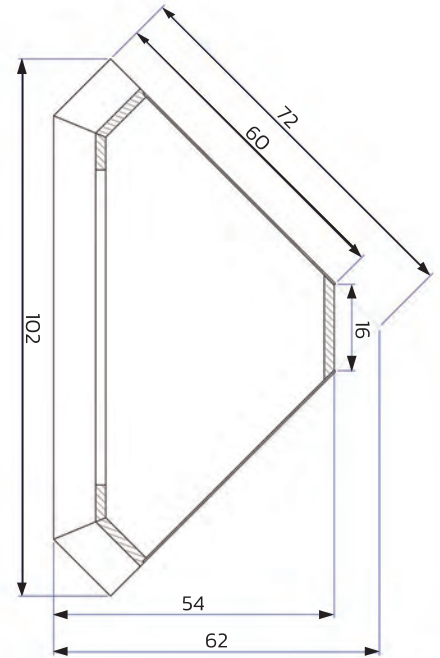

code: **107**  
Bookcase Chic Oak  
2 doors  
220 x 110 x 48 (H x W x D)

code: **111DR**  
Sideboard Chic Oak  
2 doors 4 drawers  
101 x 177 x 50 (H x W x D)

code: **113DR**  
Sideboard Chic Oak  
4 doors 2 drawers  
110 x 185 x 50 (H x W x D)

code: **109**

**Bookcase Chic Oak**  
3 drawers

220 x 110 x 48 (H x W x D)

code: **110**

**Corner Cabinet Chic Oak**  
2 doors

220 x 102 x 54 (H x W x D)

**TOP View 110**  
**Corner Cabinet**

code: **115**

**TV-Unit Chic Oak**  
4 drawers

60 x 160 x 46 (H x W x D)

code: **116**

**TV-Unit Chic Oak**  
2 doors

60 x 160 x 46 (H x W x D)

1. Chic Oak 117 - 170 x 210 x 46 (HxWxD)  
 2. Chic Oak 118 - 45 x 130 x 80 (HxWxD)