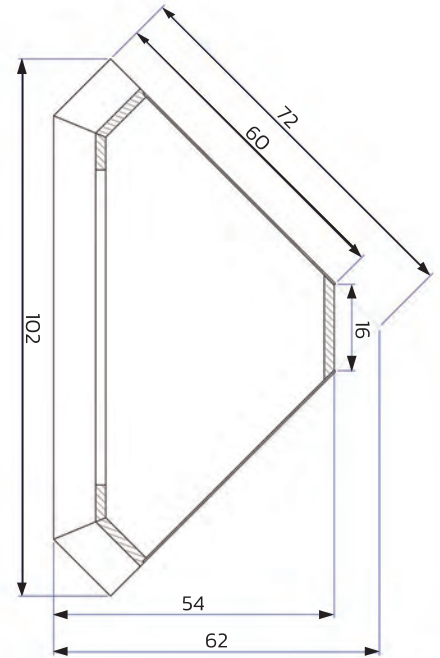

code: **106L**

Cabinet Chic Oak
2x1 door 2 drawers - left
210 x 70 x 39 (H x W x D)

code: **106R**

Cabinet Chic Oak
2x1 door 2 drawers - right
210 x 70 x 39 (H x W x D)

code: **107**

Bookcase Chic Oak
2 doors
220 x 110 x 48 (H x W x D)

code: **111DR**

Sideboard Chic Oak
2 doors 4 drawers
101 x 177 x 50 (H x W x D)

code: **113DR**

Sideboard Chic Oak
4 doors 2 drawers
110 x 185 x 50 (H x W x D)

code: **109**

Bookcase Chic Oak
3 drawers

220 x 110 x 48 (H x W x D)

code: **110**

Corner Cabinet Chic Oak
2 doors

220 x 102 x 54 (H x W x D)

TOP View 110
Corner Cabinet

code: **115**

TV-Unit Chic Oak
4 drawers

60 x 160 x 46 (H x W x D)

code: **116**