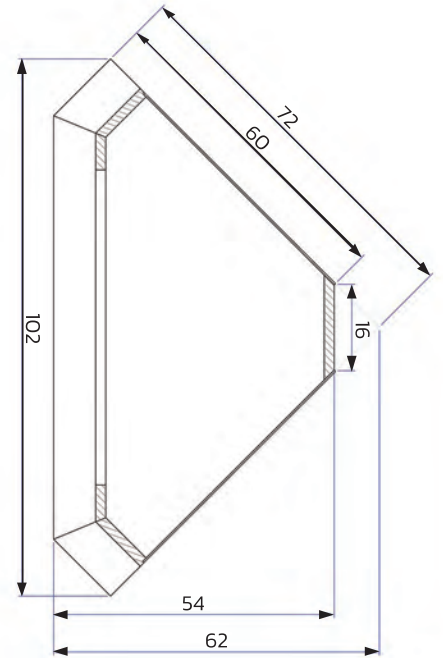

code: **107**

Bookcase Chic Oak  
2 doors  
220 x 110 x 48 (H x W x D)

code: **111DR**

Sideboard Chic Oak  
2 doors 4 drawers  
101 x 177 x 50 (H x W x D)

code: **113DR**

Sideboard Chic Oak  
4 doors 2 drawers  
110 x 185 x 50 (H x W x D)

code: **109**

**Bookcase Chic Oak**  
3 drawers

220 x 110 x 48 (H x W x D)

code: **110**

**Corner Cabinet Chic Oak**  
2 doors

220 x 102 x 54 (H x W x D)

**TOP View 110**  
Corner Cabinet

code: **115**

**TV-Unit Chic Oak**  
4 drawers

60 x 160 x 46 (H x W x D)

code: **116**

**TV-Unit Chic Oak**  
2 doors

60 x 160 x 46 (H x W x D)

1. Chic Oak 117 - 170 x 210 x 46 (HxWxD)  
 2. Chic Oak 118 - 45 x 130 x 80 (HxWxD)