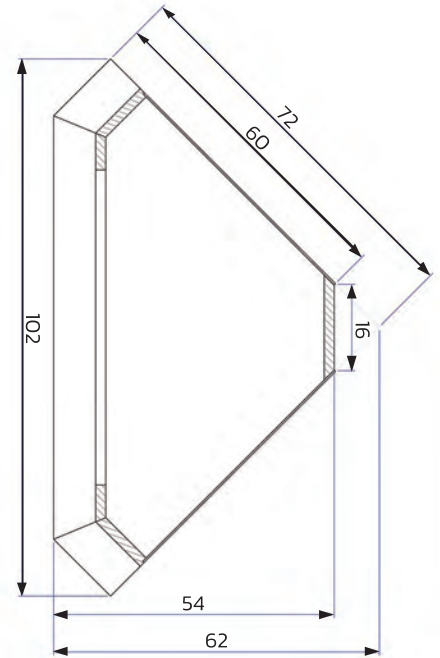

code: **113DR**
Sideboard Chic Oak
4 doors 2 drawers
110 x 185 x 50 (H x W x D)

TOP View 110
Corner Cabinet