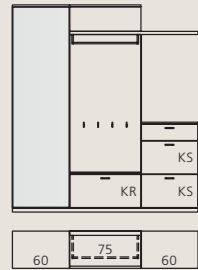

### ➤ System variety

- Panel and carcass system in 7 different heights and 2 depths
- Wall mirrors in 3 heights and 13 widths
- Glass wall shelf with a solid panel back in 13 widths
- Free-standing items of furniture
- Corner solutions
- Special orders

**Planungsbeispiele**  
**Planning examples**

**43394**  
ca. B 180, H 218, T 39 cm  
approx. W 195, H 218, D 39 cm

**43340**  
ca. B 255, H 218, T 39 cm  
approx. W 255, H 218, D 39 cm

**43345**  
ca. B 240, H 218, T 39 cm  
approx. W 240, H 218, D 39 cm

**43359**  
ca. B 135, H 218, T 39 cm  
approx. W 135, H 218, D 39 cm

**43371**  
ca. B 195, H 218, T 39 cm  
approx. W 195, H 218, D 39 cm

**43378**  
ca. B 240, H 218, T 39 cm  
approx. W 240, H 218, D 39 cm