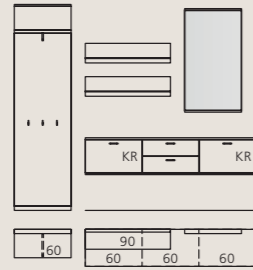

### ➤ System variety

- Panel and carcass system in 7 different heights and 2 depths
- Wall mirrors in 3 heights and 13 widths
- Glass wall shelf with a solid panel back in 13 widths
- Free-standing items of furniture
- Corner solutions
- Special orders

**Planungsbeispiele**  
**Planning examples**

**43394**  
ca. B 180, H 218, T 39 cm  
approx. W 195, H 218, D 39 cm

**43340**  
ca. B 255, H 218, T 39 cm  
approx. W 255, H 218, D 39 cm

**43345**  
ca. B 240, H 218, T 39 cm  
approx. W 240, H 218, D 39 cm