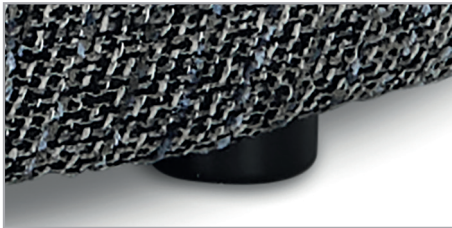

1 Fußvariante

Höhe ca. 2,5 cm

Kunststoffgleiter