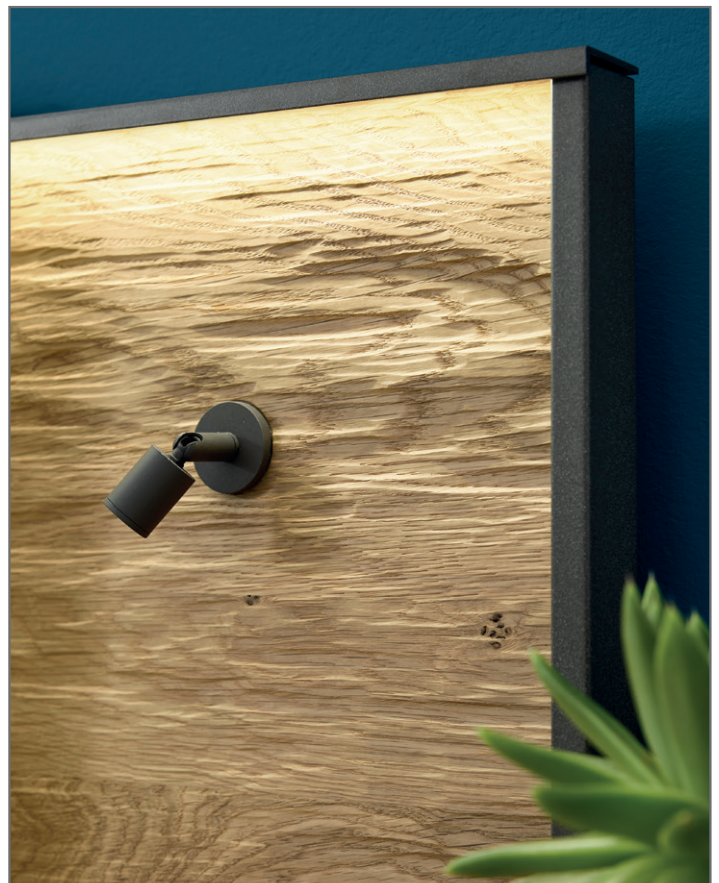

Paneele

für Konsolen

	Beschreibung		Best.-Nr.	EUR
	Paneel für Konsole, in massiv mit Struktur B 30, H 45, T 3,5 cm	Stück links Stück rechts Paar	128 129 130	
	Paneel für Konsole, in massiv mit Struktur, mit schwenkbarem Punktstrahler B 30, H 45, T 3,5 cm	Stück links Stück rechts Paar	131 132 133	
	Indirekte LED-Beleuchtung für Konsolen-Paneele Nicht nachträglich einbaubar! B 1, H 1, T 28 cm	Stück Paar	134 135