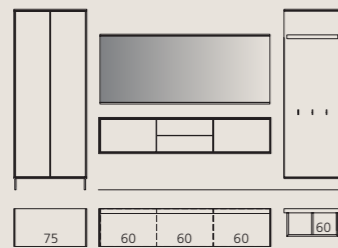

DETAILS

- ▶ **Carcass system**
 - 9 different heights
 - Up to 5 grids high in two depths
- ▶ **Panel system**
 - Height to 427.7 cm in two depths
- ▶ **Front designs and carcass exterior**
 - Real wood veneers
 - Lacquer colours in matt or high gloss
 - Wood and lacquer also available in combination
- ▶ **Interior of carcasses** in imitation wood
- ▶ **Standard backs of display cabinet** in same colour as carcass (imitation), also available in differing version
- ▶ **Standard display cabinet shelves** in clear glass, and in wood on request
- ▶ **Handle variants**
 - Push to open (standard)
 - Handle strip
 - Handle (stainless steel-coloured, in chrome, matt black, matt white, wool white matt and in all available lacquer finishes)
- ▶ **Special features**
 - “Deepline” panel system
 - For standard elements optionally with runners, with the exception of 6-grid elements
 - LED fitted spots
 - Remote control for lighting
 - Drawers self-closing and with SoftStop
 - Special orders, e.g. width and depth reductions
 - Extensive range of accessories

Planungsbeispiele
Planning examples

73030
ca. B 122, H 217, T 30 cm
approx. W 122, H 217, D 30 cm

73751
ca. B 120, H 217, T 40 cm
approx. W 120, H 217, D 40 cm

73694
ca. B 121, H 217, T 48 cm
approx. W 121, H 217, D 48 cm

73645
ca. B 182, H 217, T 40 cm
approx. W 182, H 217, D 40 cm

73742
ca. B 136, H 197, T 30 cm
approx. W 136, H 197, D 30 cm

73743
ca. B 346, H 191, T 40 cm
approx. W 346, H 191, D 40 cm

73667
ca. B 361, H 217, T 40 cm
approx. W 361, H 217, D 40 cm